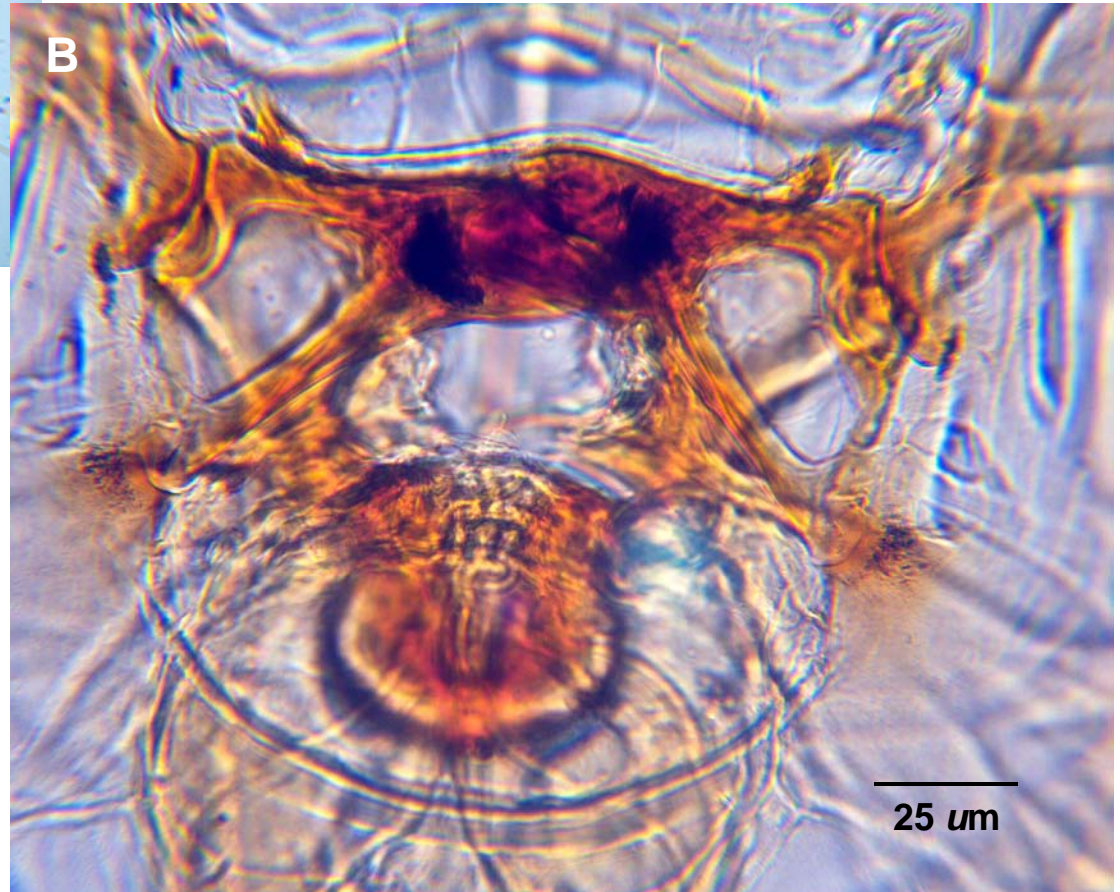

*Chelopistes* sp., male.

*Chelopistes* sp., head. Legend: a, antenna; md, mandibles.

*Chelopistes* sp., mandibles. Box in A enlarged in B.

*Chelopistes* sp.

Note long seta at base of 1<sup>st</sup> coxae.

antenna

*Chelopistes* sp., male posterior (2 depths of fields).