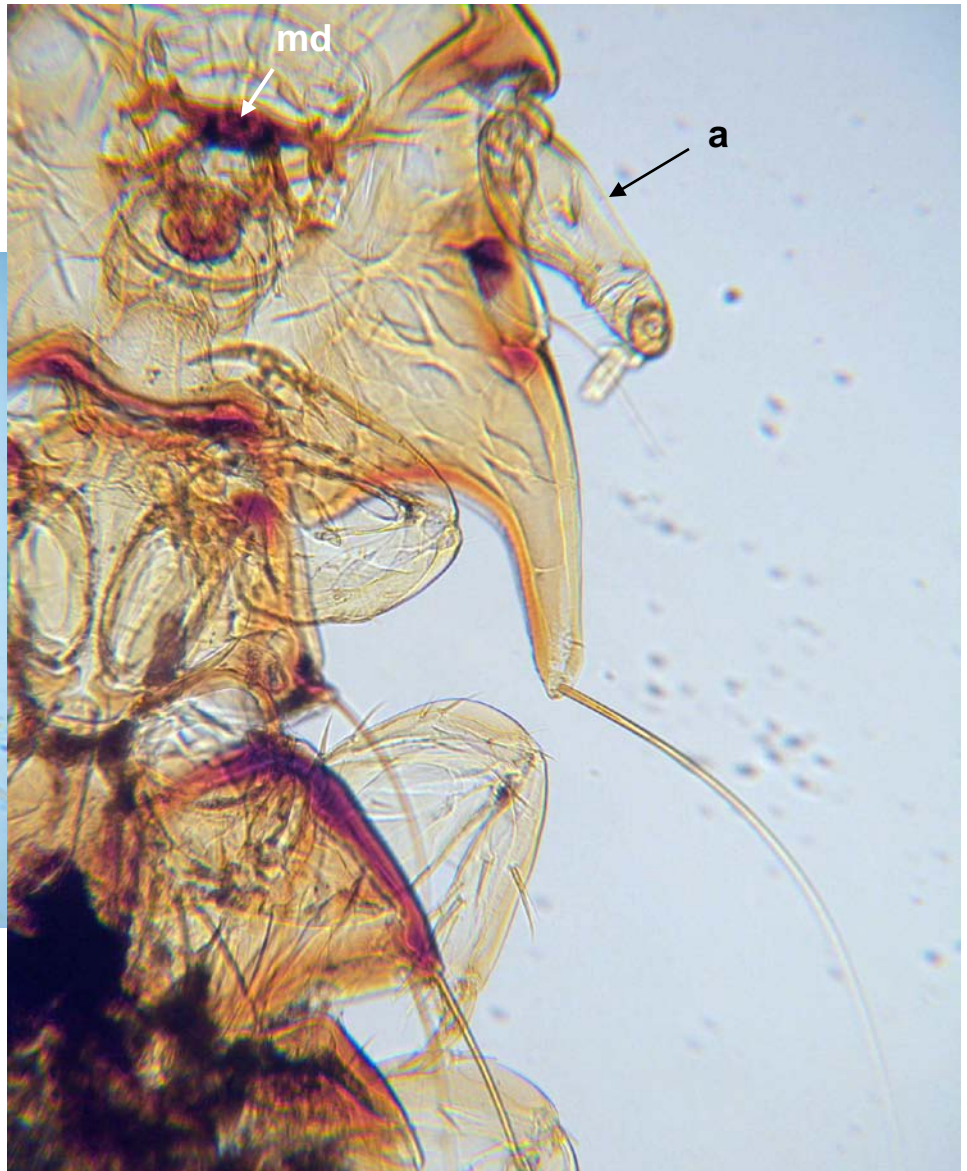

*Chelopistes* sp., male.

*Chelopistes* sp., head. Legend: a, antenna; md, mandibles.

*Chelopistes* sp., mandibles. Box in A enlarged in B.

*Chelopistes* sp.

Note long seta at base of 1<sup>st</sup> coxae.

antenna

*Chelopistes* sp., male posterior (2 depths of fields).