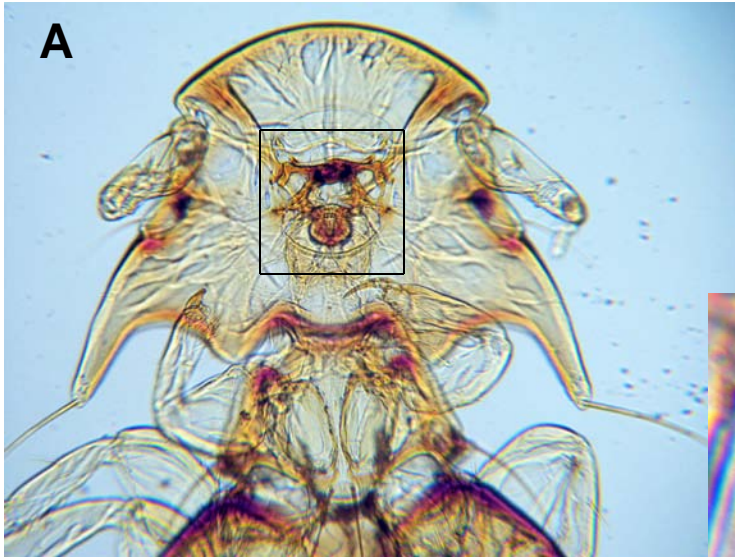

*Chelopistes* sp., male.

*Chelopistes* sp., head. Legend: a, antenna; md, mandibles.

*Chelopistes* sp., mandibles. Box in A enlarged in B.

*Chelopistes* sp.

Note long seta at base of 1<sup>st</sup> coxae.

antenna

*Chelopistes* sp., male posterior (2 depths of fields).