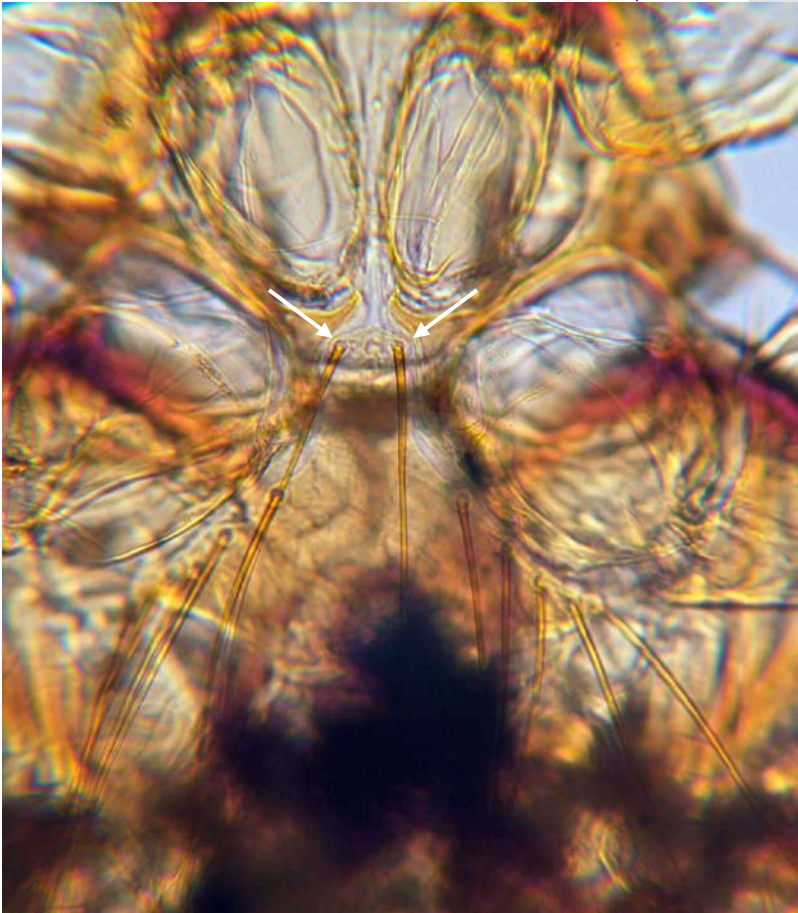

*Chelopistes* sp., male.

*Chelopistes* sp., head. Legend: a, antenna; md, mandibles.

*Chelopistes* sp., mandibles. Box in A enlarged in B.

*Chelopistes* sp.

Note long seta at base of 1<sup>st</sup> coxae.

antenna

*Chelopistes* sp., male posterior (2 depths of fields).